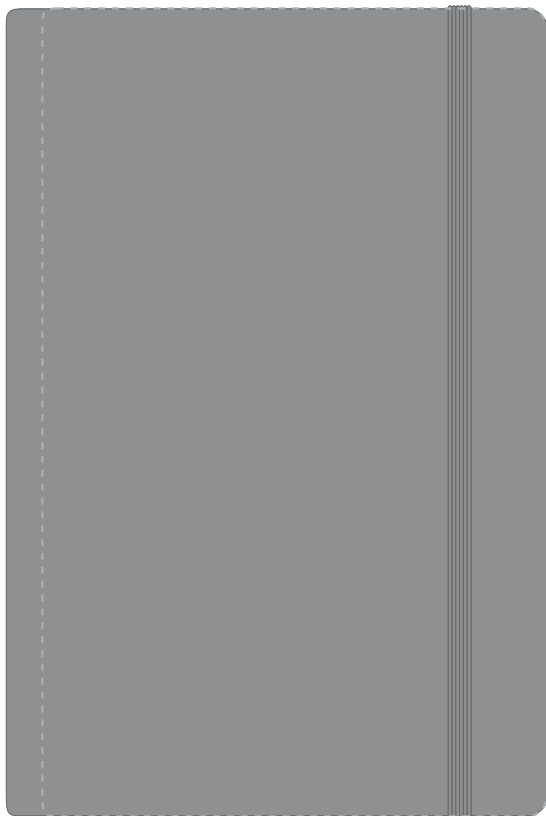

Your Ref:
Our Ref:

Quantity:
Version: 1

Product Code: QS0345
Product Colour: LIGHT GREY

PRINTING CONCERNS:

Please note that this product has Sustainability Markings that are not visible from this perspective

We stock this item in the following colours

**PANTONE REFERENCE(S)**

Product Image for visualisation
- colours may vary

Debossing / Foil Blocking
(Edge to Edge)

ARTWORK SCALE 50%

ARTWORK SCALE 50%

The dashed line is to demonstrate print area and will not appear on your printed item