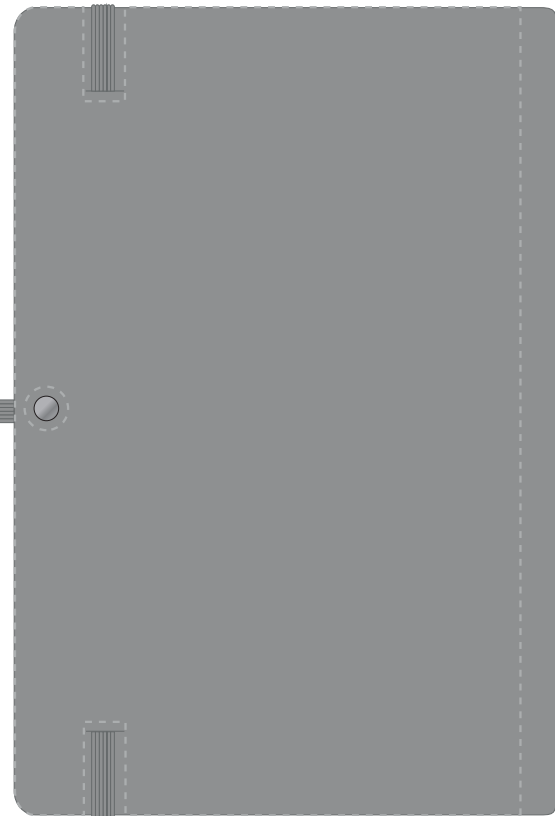

Your Ref:
Our Ref:

Quantity:
Version: 1

Product Code: QS0345
Product Colour: LIGHT GREY

PRINTING CONCERNS:

Please note that this product has Sustainability Markings that are not visible from this perspective

We stock this item in the following colours

**PANTONE REFERENCE(S)**

Product Image for visualisation
- colours may vary

Debossing / Foil Blocking
(Edge to Edge)

ARTWORK SCALE 50%

ARTWORK SCALE 50%

The dashed line is to demonstrate print area and will not appear on your printed item